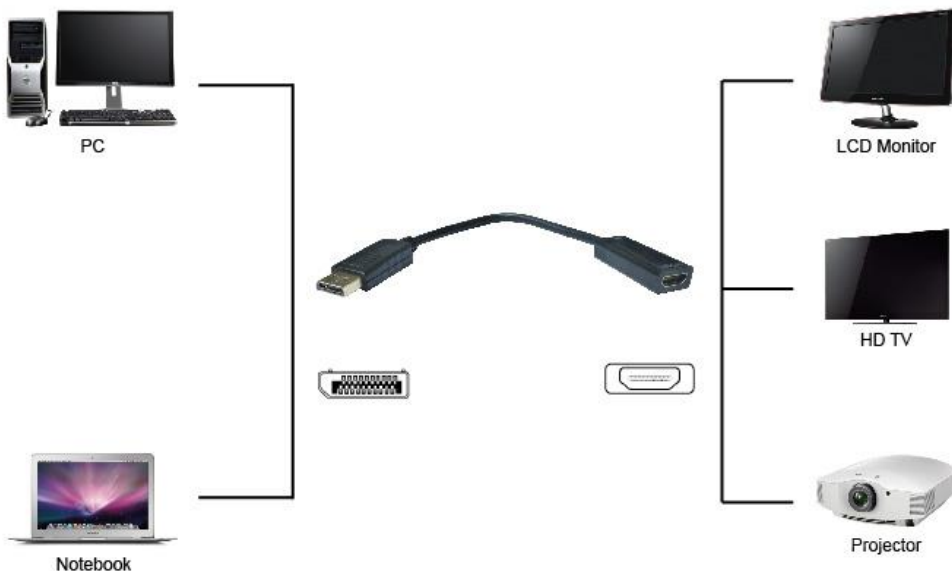

Item no.: S3204

STANDARD Cable Adapter, DP M to HDMI F, DP v1.2, Black

Features:

- ✓ Input: DisplayPort M (max. resolution 3840x2160) in nickel plated connector
- ✓ Output: HDMI F (max. resolution 3840x2160)
- ✓ Frequency : 50/60Hz (horizontal), 162Mhz (vertical)
- ✓ Bandwidth: 1.62Gbps/2.7 Gbps/channel
- ✓ No external power needed
- ✓ Cable length: 14cm
- ✓ Color: black
- ✓ Operating Temperature: 0°C to +55°C
- ✓ Operating Humidity: 10% to 85% RH(no condensation)
- ✓ Storage Temperature: 0°C to +70°C

Application:

Drawing: