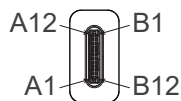

ROHS Compliant

Type C Plug

Note :

- VGA: 1920*1080@60Hz
- HDMI: 3840*2160@60Hz
- Type C Receptacle: PD(Charge Only)
- USB Speed: 5Gbits/s

Specification :

- 1. Cable UL20276, (32AWG*1P+AL+Mylar)*5+32AWG*3C+28AWG*2C+24AWG*2C+AL+B, Jacket with Nylon Braid, Color: Black, OD: 4.7±0.15mm(OD: 5.2mm with Braid)
- 2. Conn. USB Type C Plug, Conductors: Gold Plated, Shell: Gold Plated, Insulator: Black
- 3. Conn. HDMI Receptacle, Conductors: Gold Plated, Shell: Gold Plated, Insulator: Black
- 4. Conn. VGA Receptacle, Conductors: Gold Plated, Shell: Gold Plated, Insulator: Black
- 5. Conn. USB Type C Receptacle, Conductor: Gold Plated, Shell: Nickel Plated, Insulator: Black
- 6. Hood For USB Type C, Aluminum, Color: Gold
- 7. Hood For HDMI+VGA+PD, Aluminum, Color: Gold
- 8. Inner Molding LDPE
- 9. Outer Molding PVC: 45P, Color: Black

SECOMP	Product Name	ROLINE GOLD Cableadapter USB3.2 Type C-HDMI/VGA+PD	Approve	Check	Draw	Design	Rev.	Date	Contents of Change	Design
	Product No.	12.03.3155	Allen	Allen	Kuan	Kuan	1			
Drawing Date : 2019/06/05			Scale 1:1		Unit : mm		2			
			☉				3			