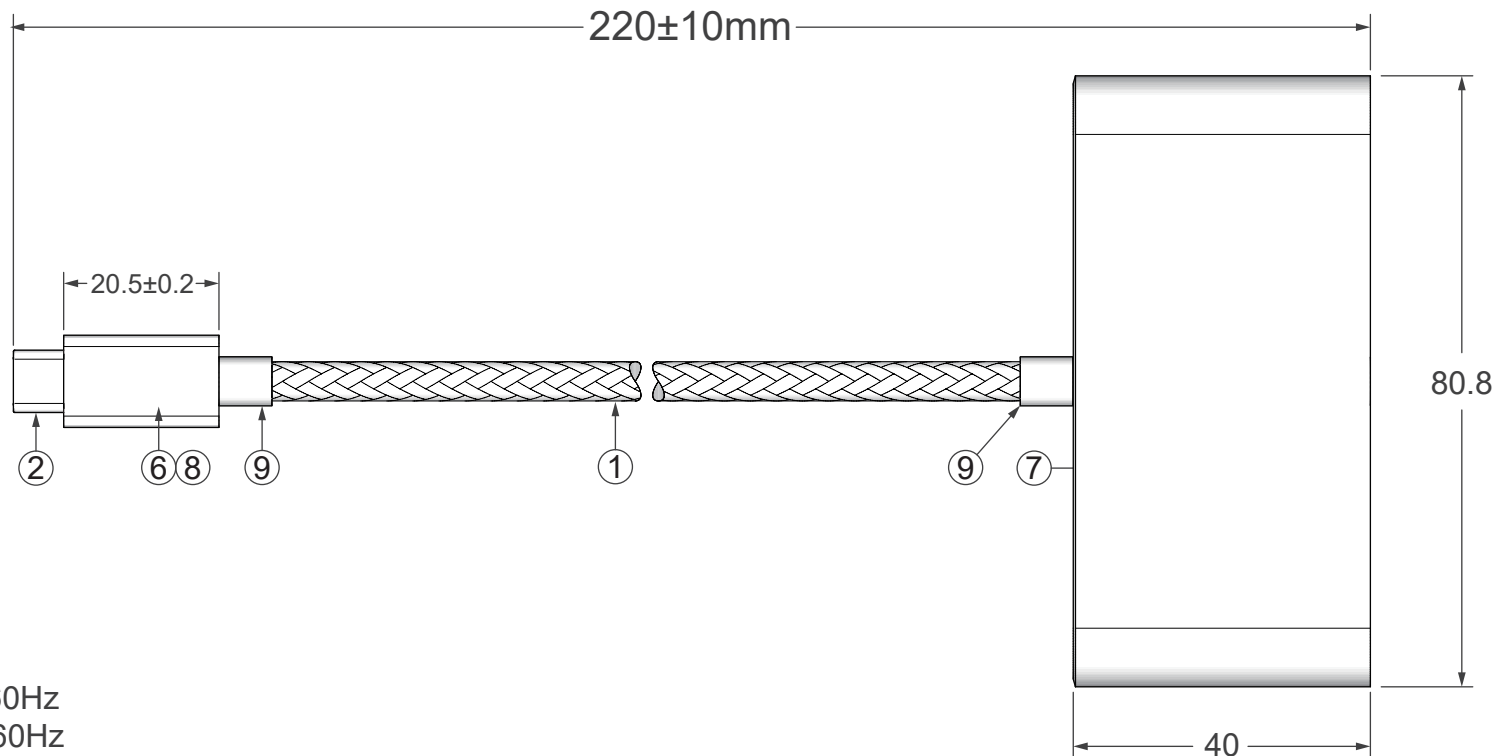

ROHS Compliant

Type C Plug

Note :

- VGA: 1920*1080@60Hz
- HDMI: 3840*2160@60Hz
- Type C Receptacle: PD(Charge Only)
- USB Speed: 5Gbits/s

Specification :

- 1. Cable UL20276, (32AWG*1P+AL+Mylar)*5+32AWG*3C+28AWG*2C+24AWG*2C+AL+B, Jacket with Nylon Braid, Color: Black, OD: 4.7±0.15mm(OD: 5.2mm with Braid)
- 2. Conn. USB Type C Plug, Conductors: Gold Plated, Shell: Gold Plated, Insulator: Black
- 3. Conn. HDMI Receptacle, Conductors: Gold Plated, Shell: Gold Plated, Insulator: Black
- 4. Conn. VGA Receptacle, Conductors: Gold Plated, Shell: Gold Plated, Insulator: Black
- 5. Conn. USB Type C Receptacle, Conductor: Gold Plated, Shell: Nickel Plated, Insulator: Black
- 6. Hood For USB Type C, Aluminum, Color: Gold
- 7. Hood For HDMI+VGA+PD, Aluminum, Color: Gold
- 8. Inner Molding LDPE
- 9. Outer Molding PVC: 45P, Color: Black

SECOMP	Product Name	ROLINE GOLD Cableadapter USB3.2 Type C-HDMI/VGA+PD	Approve	Check	Draw	Design	Rev.	Date	Contents of Change	Design
	Product No.	12.03.3155	Allen	Allen	Kuan	Kuan	1			
Drawing Date : 2019/06/05			Scale 1:1		Unit : mm		2			
			☉				3			