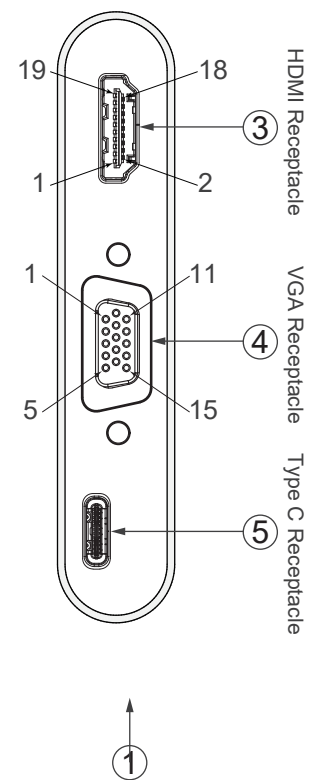

ROHS Compliant

Type C Plug

Note :

- VGA: 1920*1080@60Hz
- HDMI: 3840*2160@60Hz
- Type C Receptacle: PD(Charge Only)
- USB Speed: 5Gbits/s

Specification :

- 1. Cable UL20276, (32AWG*1P+AL+Mylar)*5+32AWG*3C+28AWG*2C+24AWG*2C+AL+B, Jacket with Nylon Braid, Color: Black, OD: 4.7±0.15mm(OD: 5.2mm with Braid)
- 2. Conn. USB Type C Plug, Conductors: Gold Plated, Shell: Gold Plated, Insulator: Black
- 3. Conn. HDMI Receptacle, Conductors: Gold Plated, Shell: Gold Plated, Insulator: Black
- 4. Conn. VGA Receptacle, Conductors: Gold Plated, Shell: Gold Plated, Insulator: Black
- 5. Conn. USB Type C Receptacle, Conductor: Gold Plated, Shell: Nickel Plated, Insulator: Black
- 6. Hood For USB Type C, Aluminum, Color: Gold
- 7. Hood For HDMI+VGA+PD, Aluminum, Color: Gold
- 8. Inner Molding LDPE
- 9. Outer Molding PVC: 45P, Color: Black

SECOMP	Product Name	ROLINE GOLD Cableadapter USB3.2 Type C-HDMI/VGA+PD	Approve	Check	Draw	Design	Rev.	Date	Contents of Change	Design
	Product No.	12.03.3155	Allen	Allen	Kuan	Kuan	1			
Drawing Date : 2019/06/05			Scale 1:1		Unit : mm		2			
			☉				3			