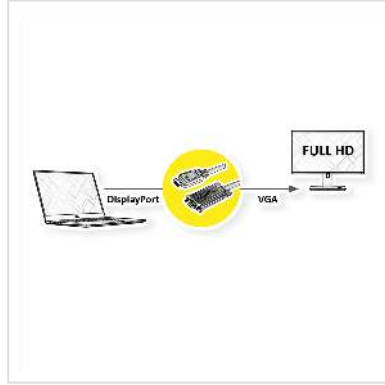

ROLINE Cable DisplayPort - VGA, M / M, black, 2 m

Product No.	11.04.5972
Manufacturer	ROLINE
Manufacturer No.	11.04.5972
EAN (single piece)	7630049617353

roline
Designed for Professionals

2K

DisplayPort to VGA cable for connecting a graphics card with DP to a monitor with VGA connector - with a resolution of up to 1920x1080@60Hz!

- For connecting a graphic card with DisplayPort connector to a VGA monitor
- Supports maximum resolutions of up to 1920x1080 @60Hz
- The lock mechanisms of DP and VGA prevent the plugs from slipping out of the source/display and secure the connection
- Connectors: DisplayPort Male and VGA Male
- Remark: The DisplayPort-VGA cable is only working in one direction: the DisplayPort plug has to be connected to the source device (e.g. graphic card)

Technical specifications

Manufacturer	ROLINE
Product group	Video Cable
Product type	DisplayPort-VGA Adapter
Colour	black
Length	2 m
Max. resolution	1920 x 1080 / 1920 x 1200 @60Hz (2K, Full HD)

Side 1 Connector Type	DisplayPort
Side 1 Connector Gender	Male
Side 2 Connector Type	HD D-Sub 15-pin (HD-15), VGA
Side 2 Connector Gender	Male
Area of application	External
Hand locking screws	Yes
Weight	104.5 g
Height of packaging (single piece)	20 mm
Width of packaging (single piece)	100 mm
Depth of packaging (single piece)	100 mm
Package weight (single piece)	0.1 kg