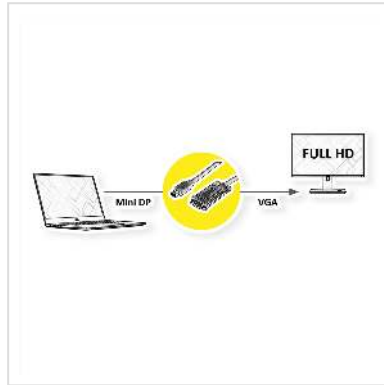

ROLINE Cable MiniDisplayPort - VGA, Mini DP M - VGA M, black, 3 m

Product No.	11.04.5978
Manufacturer	ROLINE
Manufacturer No.	11.04.5978
EAN (single piece)	7630049617414

Mini DisplayPort to VGA cable for connecting a graphics card with MiniDP to a monitor with VGA connector - with a resolution of up to 1920x1080@60Hz!

- For connecting a graphic card with Mini DisplayPort connector to a VGA monitor
- Supports maximum resolutions of up to 1920x1080 @60Hz
- The lock mechanisms of VGA prevent the plugs from slipping out of the source/display and secure the connection
- Connectors: Mini DisplayPort Male and VGA Male

- Remark: The Mini DisplayPort-VGA cable is only working in one direction: the Mini DisplayPort plug has to be connected to the source device (e.g. graphic card)

Technical specifications

Manufacturer	ROLINE
Product group	Video Cable
Product type	Mini DisplayPort-VGA Adapter
Colour	black
Length	3 m

Max. resolution	1920 x 1080 / 1920 x 1200 @60Hz (2K, Full HD)
Side 1 Connector Type	Mini DisplayPort
Side 1 Connector Gender	Male
Side 2 Connector Type	HD D-Sub 15-pin (HD-15), VGA
Side 2 Connector Gender	Male
Area of application	External
Hand locking screws	Yes
Weight	137.5 g
Height of packaging (single piece)	20 mm
Width of packaging (single piece)	100 mm
Depth of packaging (single piece)	100 mm
Package weight (single piece)	0.025 kg