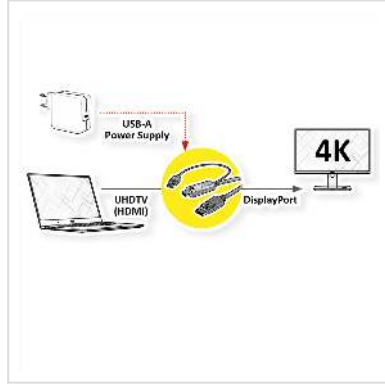

ROLINE Cable, UHDTV - DisplayPort, M/M, black, 1 m

Product No.	11.04.5991
Manufacturer	ROLINE
Manufacturer No.	11.04.5991
EAN (single piece)	7630049619487

roline
Designed for Professionals

4K

UHDTV to DisplayPort cable for transferring content from your graphics card (UHDTV) to your monitor (DisplayPort) - with a quality of up to 3840x2160 @60Hz, incl. audio transmission!

- HDTV is the standard for digital video transmission in the TV/multimedia sector for e. g.: Connection of a device with HDMI interface to a monitor with DisplayPort connection.
- Cable with one DisplayPort and one HDTV plug.
- Note: A UHDTV cable can only be used in one direction: the HDMI connector can only be used on the data source side (e. g. graphics card).

Technical specifications

Manufacturer	ROLINE
Product group	Cable
Product type	UHDTV - DP cable
Colour	black
Length	1 m
Transfer quality	DisplayPort v1.2
Max. resolution	3840 x 2160 @60Hz (4K, UHD-1)

side 1 connector	HDMI Male
side 2 connector	DisplayPort M
Side 1 Connector Type	HDMI Type A
Side 1 Connector Gender	Male
Side 2 Connector Type	DisplayPort
Side 2 Connector Gender	Male
Area of application	External
Cable shielding	Screened
Weight	65.2 g
Height of packaging (single piece)	20 mm
Width of packaging (single piece)	100 mm
Depth of packaging (single piece)	100 mm
Package weight (single piece)	0.1 kg