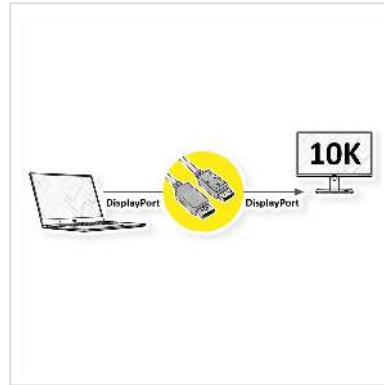

ROLINE DisplayPort Cable, v2.1, 10K@60Hz, 54Gbit/s, UHBR13.5, DP-DP, M/M, black, 5 m

Product No.	11.04.6024
Manufacturer	ROLINE
Manufacturer No.	11.04.6024
EAN (single piece)	7630049628816

10K

ROLINE DisplayPort Cable with DP connection on both sides for connecting an Ultrabook, Notebook/Laptop or PC to a monitor, TV or projector - for screen transmissions in excellent quality with resolutions of up to 10240x4320 @60Hz!

- DisplayPort is a universal connection standard for the transmission of picture and sound signals, widely known and appreciated in computer, industry and modern house wiring. Applications include mainly the connection of monitors or projectors to computers, notebooks/laptops, ultrabooks, NUCs and similar devices.
- The connector requires less space than VGA or DVI and is therefore more suitable for portable devices for two connectors on a graphics card (on one slot plate).
- DisplayPort v2.1 supports Display Stream Compression 1.2a (DSC), Forward Error Correction and the HDR10 standard.
- DP v2.1 can reach a maximum resolution of 10K (10240x4320) @60Hz or 4K (3840x2160) @120Hz
- The practical plug design prevents the cable from slipping out of the DisplayPort socket and guarantees a stable audio and video transmission.
- Compliant DP v2.1 (max. 10240 x 4320 @60Hz)