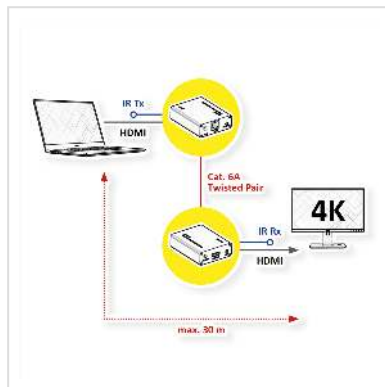

**2160p**  
UHD-1

**4K**

**3D**  
capable

**The ROLINE HDMI A/V system transmits an HDMI signal from a source device like a DVD player, a PC/laptop or a console via Cat.6A cable to a display device like a TV, monitor or beamer/projector - with a resolution of up to 3840x2160 @60Hz (max. 30m) or 1920x1080 @60Hz (max. 45m)!**

Audio / video transmission is via HDMI and CAT. 6a cable. Up to 4k (3840x2160) @60Hz at a distance of up to 30m can be achieved. At longer distances of up to 45m the resolution is reduced to Full HD (1920x1080) @60Hz.

- Transmits HDMI signals from source devices such as DVD players, PCs/laptops or consoles to a TV, monitor or beamer/projector.
- Resolution: 4k (3840x2160) @60Hz at up to 30m; Full HD (1920x1080) @60Hz at up to 45m
- HDCP compatible
- Supports 3D video transmission
- Black metal housing

## Technical specifications

Manufacturer ROLINE

Product group	Splitters and selectors
Product type	HDMI Extender
Colour	black
Scope of delivery	transmitter, receiver, 1 power supply, manual
Interface	HDMI
Max. distance	45 m
Video input	HDMI
Video output	HDMI
Max. resolution (nom.)	2160p
Max. resolution	3840 x 2160 @60Hz (4K, UHD-1)
Dimensions (HxWxD)	92 x 23 x 63 mm
Power supply unit	Wallmount socket
Power supply output	12VDC, 2A
Technical particularity	VGA / HDMI signal over WLAN or LAN
Height	92 mm
Width	23 mm
Depth	63 mm
Weight	219.9 g
Height of packaging (single piece)	100 mm
Width of packaging (single piece)	200 mm
Depth of packaging (single piece)	300 mm
Package weight (single piece)	0.25 kg