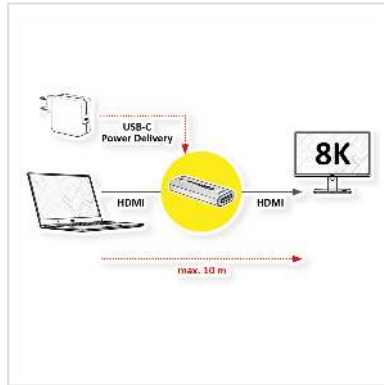

ROLINE HDMI Extender, 8K60, 10m

Product No.	14.01.3476
Manufacturer	ROLINE
Manufacturer No.	14.01.3476
EAN (single piece)	7630049628878

4320p
UHD-2

8K

HDMI Repeater to create a point-to-point connection to reduce costs for applications that require a single HDMI Port input and output device over long distances - with up to 7680x4320 @60Hz resolution!

- Ideal for display applications in conference rooms, classrooms & training facilities etc.
- Extend the HDMI Port signal up to 10/20 meters (depending on the resolution)
- Supports HDMI resolutions up to 8K @60Hz
- Compliant with HDCP 2.2 & DPCP
- Supports 8K 60Hz (max. length: 5m in; 5m out), 4K 60Hz (max. length: 10m in; 10m out);
- HDTV compatible
- Supports DTS-HD / Dolby truehd / DTS / dolby-ac3 / DSD Audio formats
- Plug & Play
- Power: via USB C cable (5 VDC, 2A) - not included.

REMARK: Graphics card and display must support display stream compression (DSC) to use HDR 8K@30/60Hz
4K@120Hz and 2K@240Hz

Technical specifications

Manufacturer	ROLINE
Product group	Splitters and selectors

Product type	HDMI Extender
Colour	grey
Scope of delivery	HDMI Repeater, Quick Installation Guide
Interface	HDMI
Max. distance	10 m
Video input	HDMI
Video output	HDMI
Max. resolution	7680 x 4320 @60Hz (8K, UHD-2)
Power supply output	DC 5V; 2A
Operating temperature min.	-15 °C
Operating temperature max.	45 °C
Height	10 mm
Width	23 mm
Depth	60 mm
Weight	17 g
Height of packaging (single piece)	20 mm
Width of packaging (single piece)	20 mm
Depth of packaging (single piece)	70 mm
Package weight (single piece)	0.02 kg