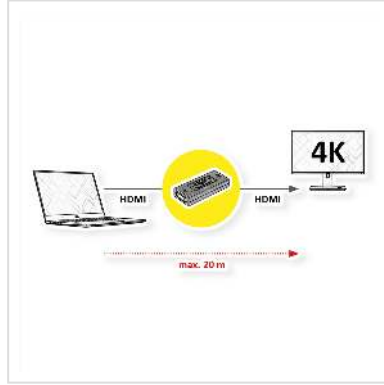

# VALUE 4K HDMI Repeater, 20 m

<b>Product No.</b>	14.99.3459
<b>Manufacturer</b>	VALUE
<b>Manufacturer No.</b>	14.99.3459
<b>EAN (single piece)</b>	7630049610842

**Allows you to extend the transmission range of your HDMI connection by up to 20m in total (max. 15m input + 5m output). Supports a maximum resolution of up to 3840x2160 @60Hz!**

This 4K HDMI repeater regenerates the incoming HDMI Signal by decoding and re-encoding it to a new standard HDMI signal, so it can extend the transmission range without degradation. Up to 20 meters transmission distance in total, but max. 15m on in- and 5m on output side.

- Supports 3D and resolutions of up to 3840x2160 @60Hz
- Compliant with HDCP
- Dimensions (WxHxD): 21x7x51 mm

## Technical specifications

Manufacturer	VALUE
Product group	Video Extender
Product type	HDMI Extender
Colour	black
Interface	HDMI

Inputs	1
Outputs	1
Max. distance	20 m
Max. bandwidth	340 MHz
Max. resolution (nom.)	2160P @60Hz
Max. resolution	3840 x 2160 @60Hz (4K, UHD-1)
Height	7 mm
Width	21 mm
Depth	51 mm
Weight	10.5 g
Height of packaging (single piece)	10 mm
Width of packaging (single piece)	60 mm
Depth of packaging (single piece)	30 mm
Package weight (single piece)	0.025 kg