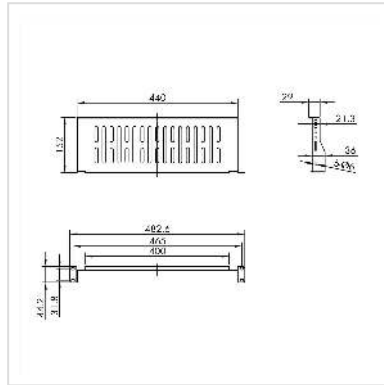

# VALUE 19"-Fixed Shelf, 485 x 150mm, max. 10 kg, 1U, black

<b>Product No.</b>	26.99.0400
<b>Manufacturer</b>	VALUE
<b>Manufacturer No.</b>	26.99.0400
<b>EAN (single piece)</b>	7630049627062

## Mounting rack for installation in 19-inch cabinets and wall-mounted enclosures

- 19" fixed shelf with maximum load capacity of 10 kg
- Suitable for cabinets and wall-mounted enclosures from 400 mm depth

### Technical specifications

Manufacturer	VALUE
Product group	19"-/10"-Equipment rack
Product type	19"-tool carriers
Colour	black
Extractable	no
19" shelves required for mounting	1
Footprint (WxD)	440 x 150 mm
Max. load capacity	10 kg
Required mounting height	1U
Height	44 mm
Width	485 mm

Depth	150 mm
Weight	700 g
Height of packaging (single piece)	40 mm
Width of packaging (single piece)	170 mm
Depth of packaging (single piece)	500 mm
Package weight (single piece)	0.8 kg