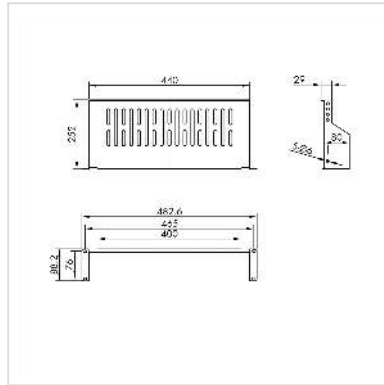

VALUE 19"-Fixed Shelf, 485 x 250mm, max. 10kg, 2U, black

Product No.	26.99.0405
Manufacturer	VALUE
Manufacturer No.	26.99.0405
EAN (single piece)	7630049627116

Mounting rack for installation in 19-inch cabinets and wall-mounted enclosures

- 19" fixed shelf with maximum load capacity of 10 kg
- Suitable for cabinets and wall-mounted enclosures from 500 mm depth

Technical specifications

Manufacturer	VALUE
Product group	19"-/10"-Equipment rack
Product type	19"-tool carriers
Colour	black
Extractable	no
19" shelves required for mounting	2
Footprint (WxD)	440 x 250 mm
Max. load capacity	10 kg
Required mounting height	2U
Height	88 mm
Width	485 mm

Depth	250 mm
Weight	1480 g
Height of packaging (single piece)	100 mm
Width of packaging (single piece)	260 mm
Depth of packaging (single piece)	500 mm
Package weight (single piece)	1.6 kg